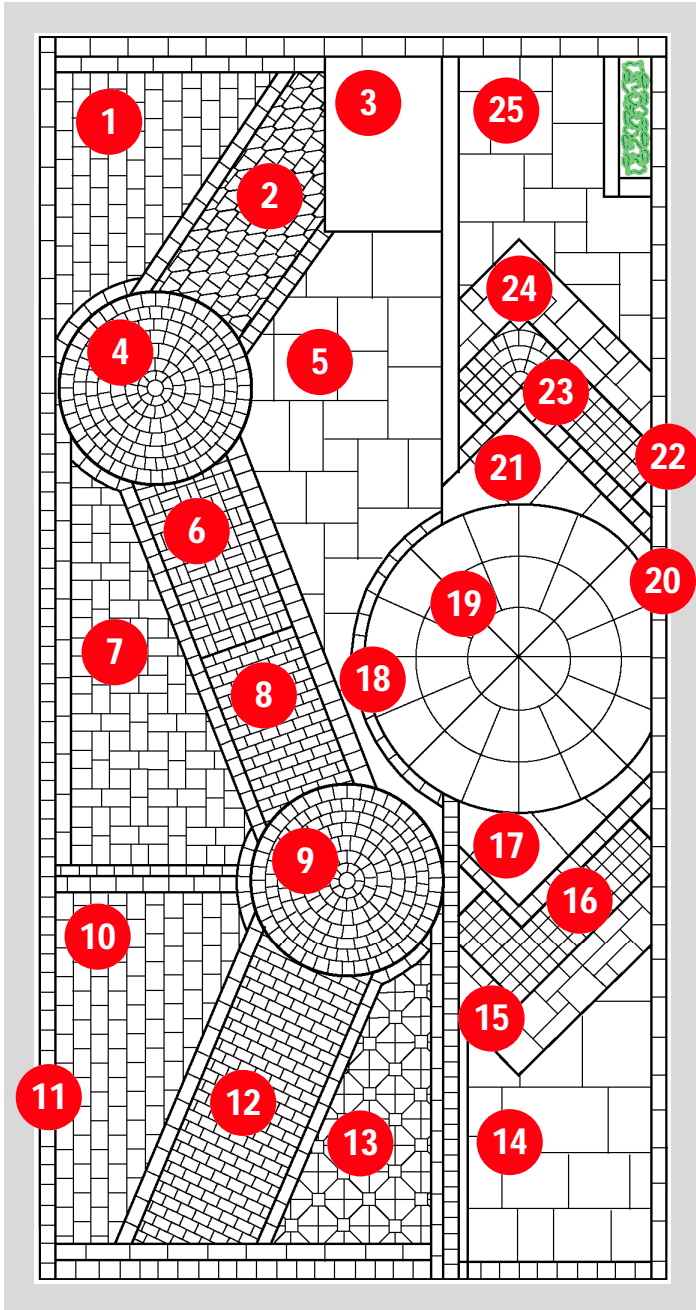

# Ebbw Vale Branch

Fortunately there's a branch near you!

Plan of paving display area

- 1 Regatta Rustic Blend
- 2 Penta Red
- 3 Bronte Weathered Buff
- 4 Antique Circle Autumn Mix
- 5 Bronte Acorn Brown
- 6 Interset Autumn Mix
- 7 Classico Square Stone Russett
- 8 Interset Russett
- 9 Classico Circle Autumn Mix
- 10 Antique Autumn Mix
- 11 Drivestyle Kerb Charcoal
- 12 Regatta Silver Haze
- 13 Penta Finline Autumn Mix / Charcoal
- 14 Tennyson Cotswold
- 15 Rosetti Weathered Terracotta
- 16 Rochester Cotswold
- 17 Tennyson Corner Kit
- 18 Palisade Charcoal
- 19 Tennyson Natural Stone Circle
- 20 Kingsley Upright Coping Weathered Buff
- 21 Tennyson Corner Kit
- 22 Kingsley Walling Weathered Buff
- 23 Rochester Cotswold
- 24 Rosetti Weathered Terracotta
- 25 Sheridan Coral Mist Fern