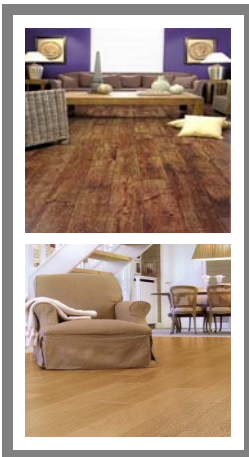

# ROBERT PRICE FLOORING

AMERICAN BIRCH

RUSTIC OAK

ENHANCED WALNUT

DARK SMOKED ASH

The elka 7mm classic collection laminate adds style and a contemporary feel with true value

Features & Benefits:-

- Fully integrated 'elka clic' installation system
- Hygienic allergy reducing floor
- Suitable for use with under floor heating
- Choice of modern finishes
- Can be used with noise reducing underlay

# ROBERT PRICE FLOORING

NATURAL CHERRY

VARNISHED BEECH

WHITE BRUSHED PINE

VINTAGE OAK

Quick-Step laminate flooring brings the natural beauty of a real wood floor to a room without the expense and difficulty.