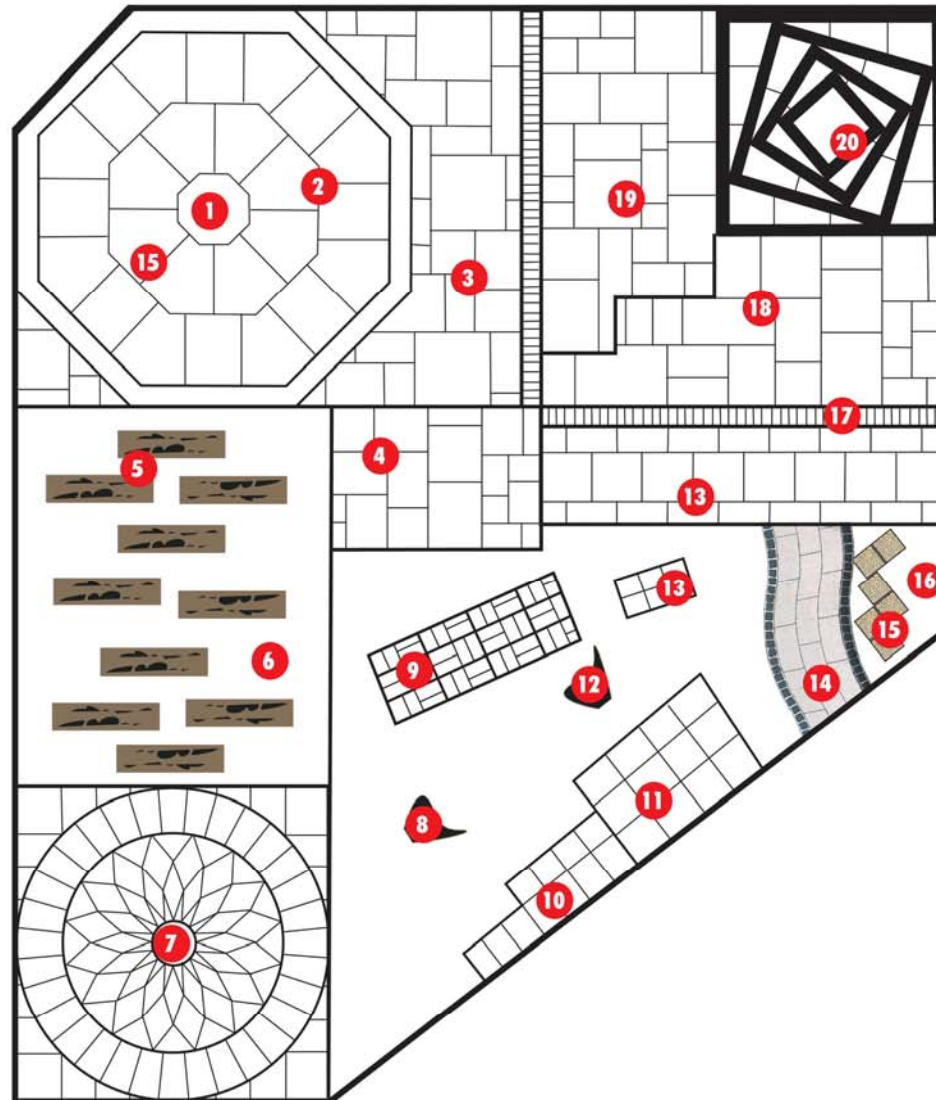

# Monmouth Branch

Fortunately there's a branch near you!

Plan of paving display area

- 1 Slate Water Feature
- 2 Millstone Octant
- 3 Millstone Paving
- 4 Trustone Paving - **Sage**
- 5 Timberstone - **Driftwood**
- 6 Solent Gold Decorative Stone
- 7 Trustone Provena Sunflower Feature
- 8 Green Slate Decorative Stone
- 9 Antique Brick Basket Weave
- 10 Concept Riven - **Shadow**
- 11 Truslate - **Blue**
- 12 Plumb Slate decorative Stone
- 13 Travertine Paving - **New Cream**
- 14 Rio Storm Wavesett with Black Granite Sett Edging
- 15 Concept Ammonite
- 16 Monmouth Green Chippings
- 17 Millstone Walling
- 18 Trustone Paving - **Sable**
- 19 Yorkstone Paving - **Buff**
- 20 Revolver Kit Feature