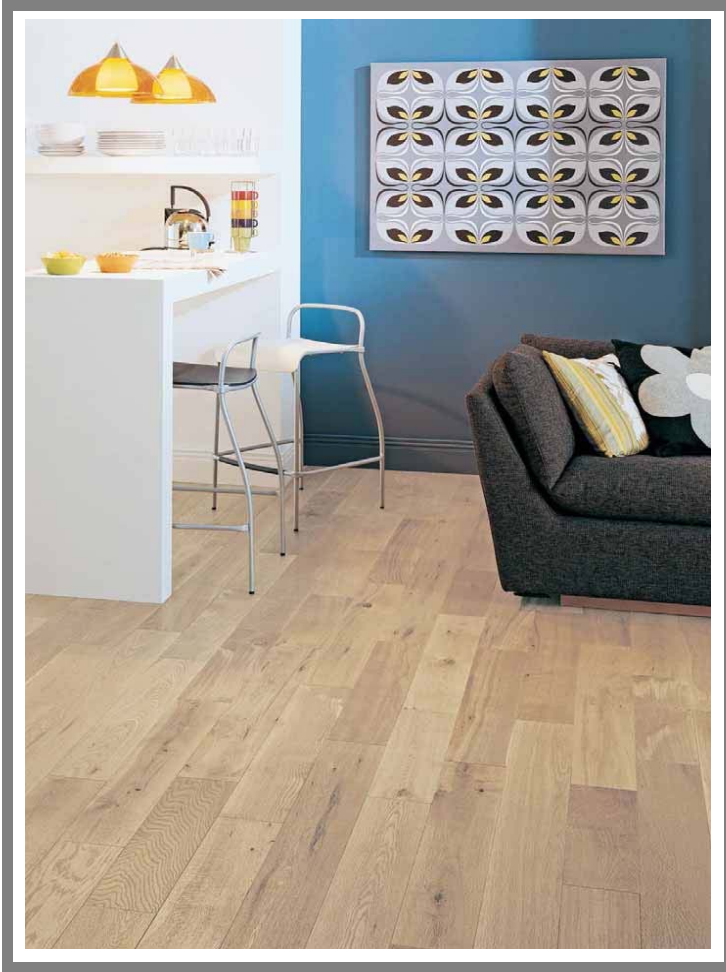

ROBERT PRICE FLOORING

EUROPEAN OAK

MAPLE

BRUSHED & OILED OAK

BRONZE OAK

The natural warmth of the elka solid wood range can turn your house into a stunning home.

Features & Benefits:-

- Traditional 18mm solid floors
- Contemporary and stylish finishes
- Random length boards
- Only selected & graded timbers used
- 20 year structural warranty

elka

ROBERT PRICE FLOORING

EUROPEAN OAK

BLACK WALNUT

EUROPEAN WALNUT

TIGER WOOD

Whether you want character oak or exotic hardwood then look no further than Ted Todd Specialist wood floors.

Features & Benefits:-

- Pre planed & accurately machined to tongue & groove profile
- Deep 21mm boards for added strength
- Several width boards available
- Air dried for 6 months
- Timber sourced from managed forests

ROBERT PRICE FLOORING

UNFINISHED OAK

PURE BRUSHED OAK

TUDOR OAK

SMOKED OAK

The elka range of premium solid wood flooring is sourced from one of the best regions for quality European Oak.

Features & Benefits:-

- Only selected & graded timbers used
- Deep 20mm boards for added strength
- Random length boards 400-1800mm
- Available unfinished
- 20 year structural warranty