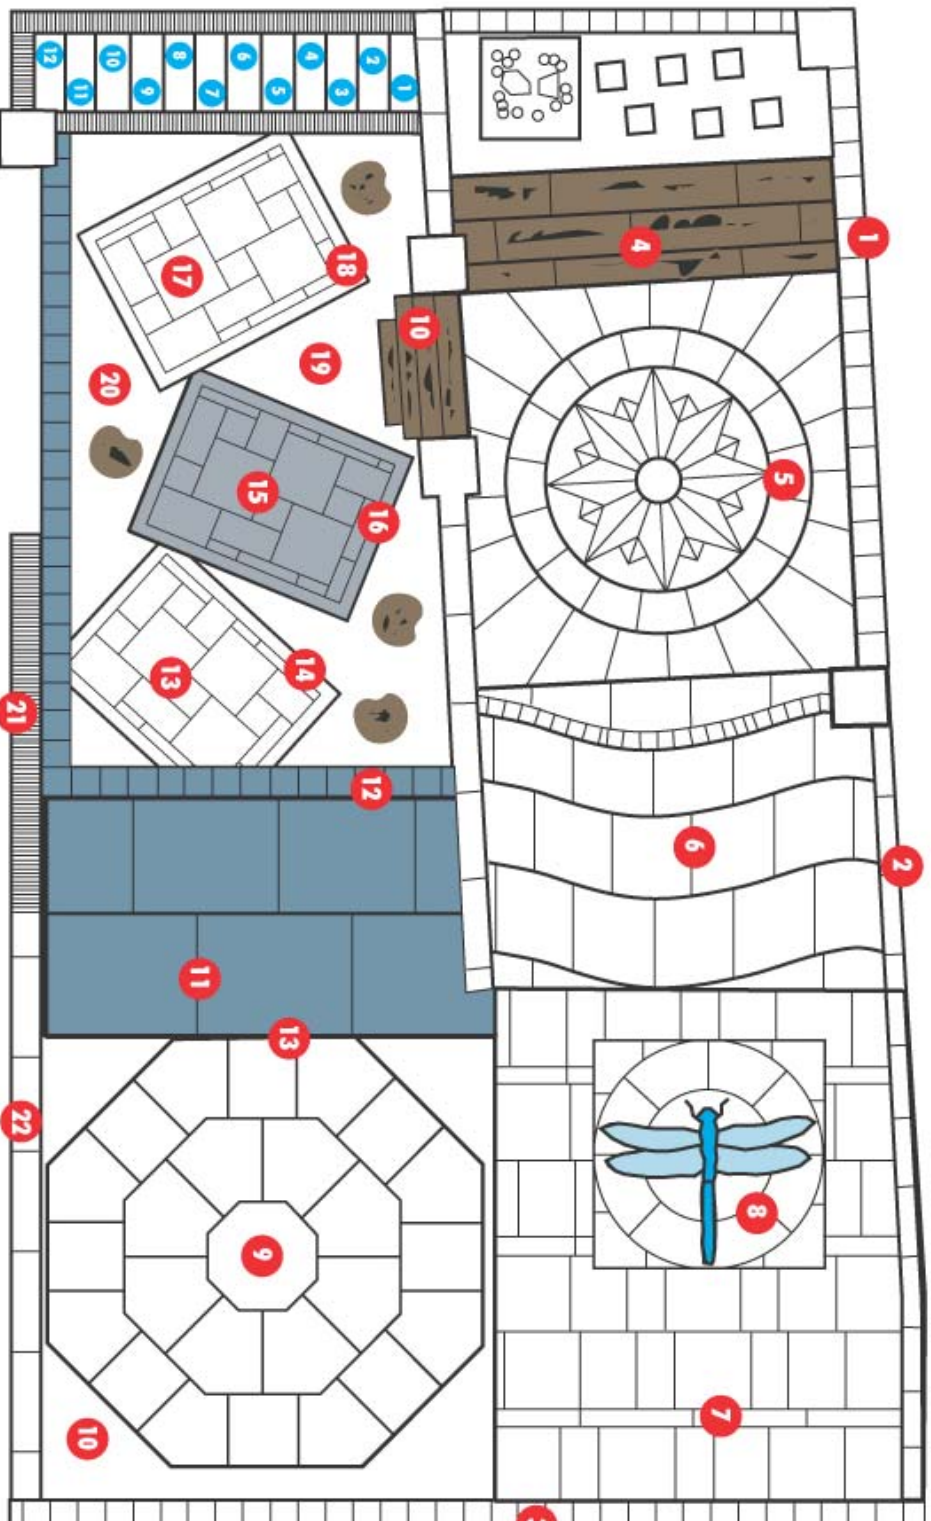

Abergavenny Branch

Fortunately there's a branch near you!
Plan of paving display area

Chippings Display

- 1 Monmouth Green
- 2 Green Slate Chippings
- 3 Scottish Red
- 4 Cornish Cobbles
- 5 York Gold
- 6 Amber Pearl
- 7 Cotswold Chippings
- 8 Pee Gravel
- 9 Scottish Pebbles
- 10 Midnight Blue Chippings
- 11 Solent Gold
- 12 Pearl Grey

Stonemarket Koi Mosaic

- | | | | | | |
|---|--|----|---|----|--|
| 1 | Vintage Stone Walling - Manor | 9 | Millstone Octant Paving - Original | 17 | Vintage Stone - Limestone |
| 2 | Vintage Honey Gold Facing Brick | 10 | Plumb Slate Chipping Base | 18 | Trident Paviers - Sirocco |
| 3 | Cantata Antique Facing Brick with Concrete Coping | 11 | Millstone paving - Olde London | 19 | Green Slate Chippings |
| 4 | Timberstone Sleepers - Driftwood | 12 | Elemental Paviers - Charcoal | 20 | Midnight Blue Chippings |
| 5 | Vintage Stone Compass - Various | 13 | Millstone Paving - Honey Gold | 21 | Straight Tile on Edge - Antique Red |
| 6 | Rio Cascade - Sand/Silver with Granite Sett - Black | 14 | Pennon Paviers - Brindie | 22 | Millstone Walling with Hogsback Coping - Original |
| 7 | Avont Garde - Silver | 15 | Vintage Stone - Raven | | |
| 8 | Trustone Fieldland Dragonfly - Various | 16 | Drivestone Paviers - Mill | | |